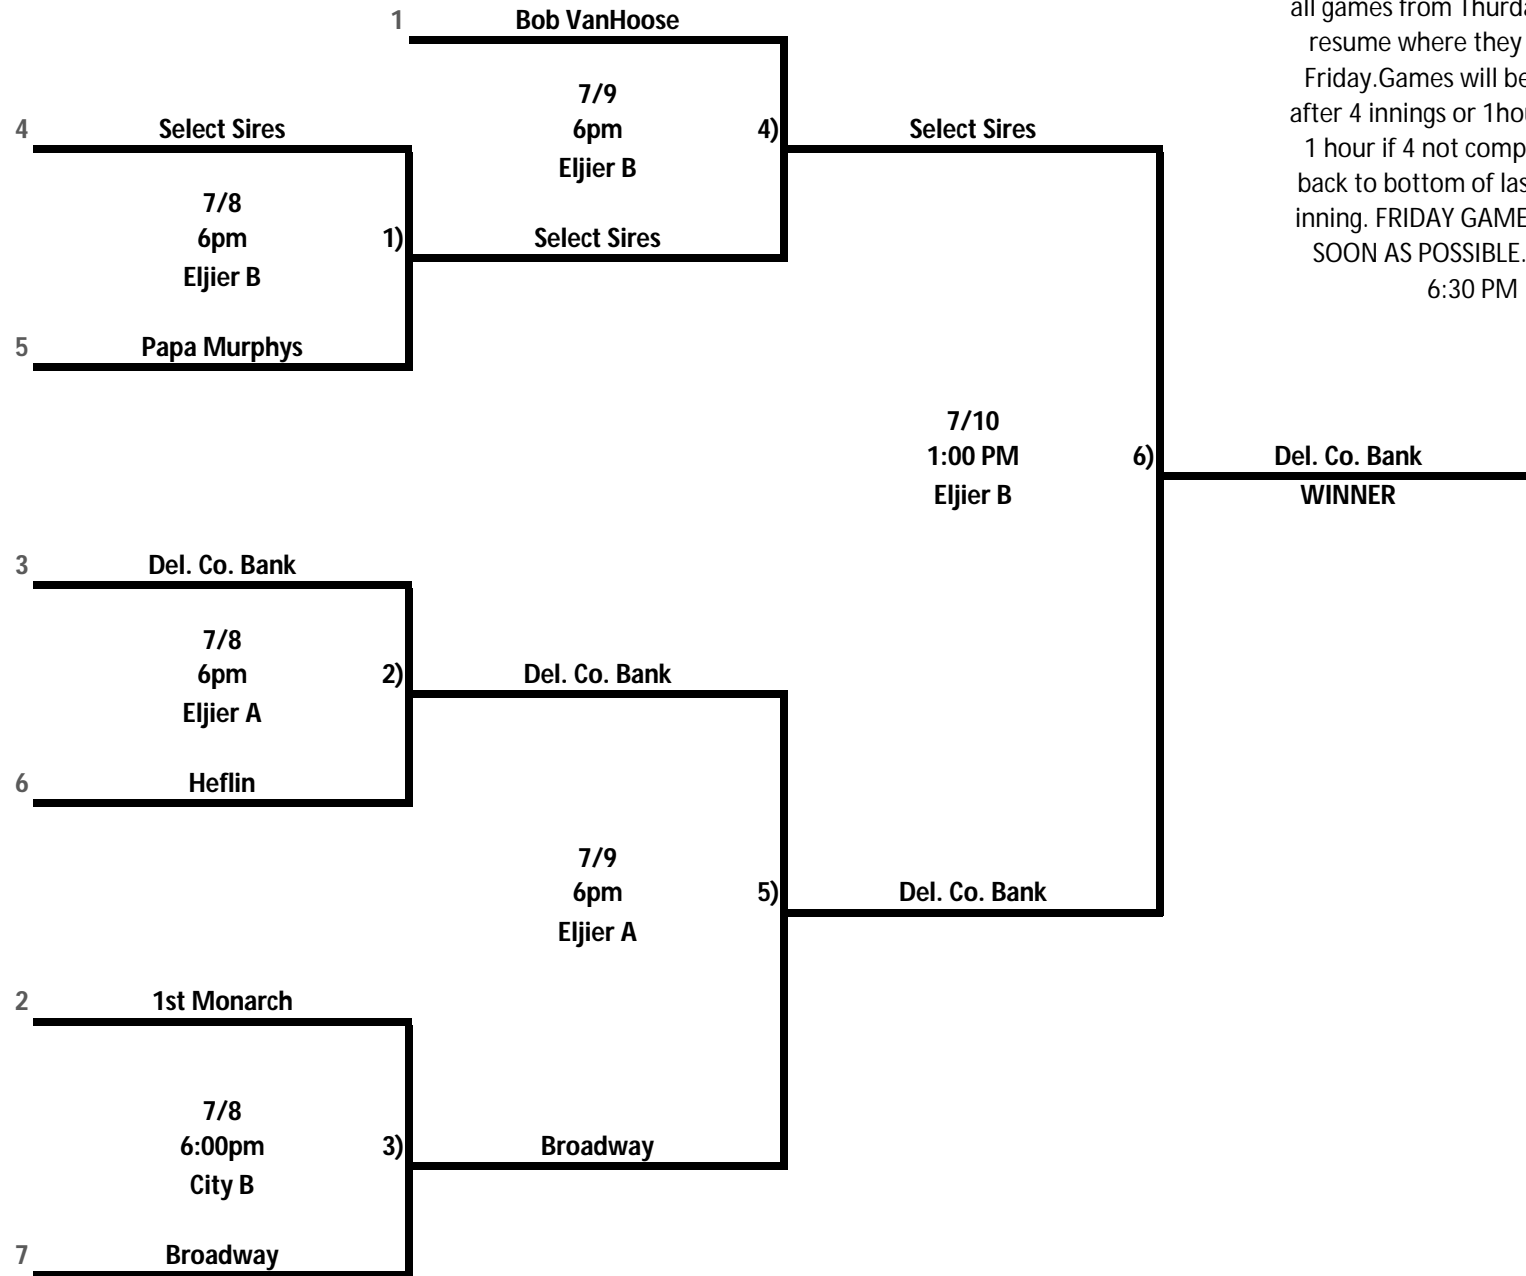

# 2010 12U MJBSA YEAR END TOURNAMENT

all games from Thursday night will resume where they left off on Friday. Games will be complete after 4 innings or 1 hour. At end of 1 hour if 4 not complete revert back to bottom of last complete inning. FRIDAY GAMES START AS SOON AS POSSIBLE. AROUND 6:30 PM

# 12U Lower Bracket