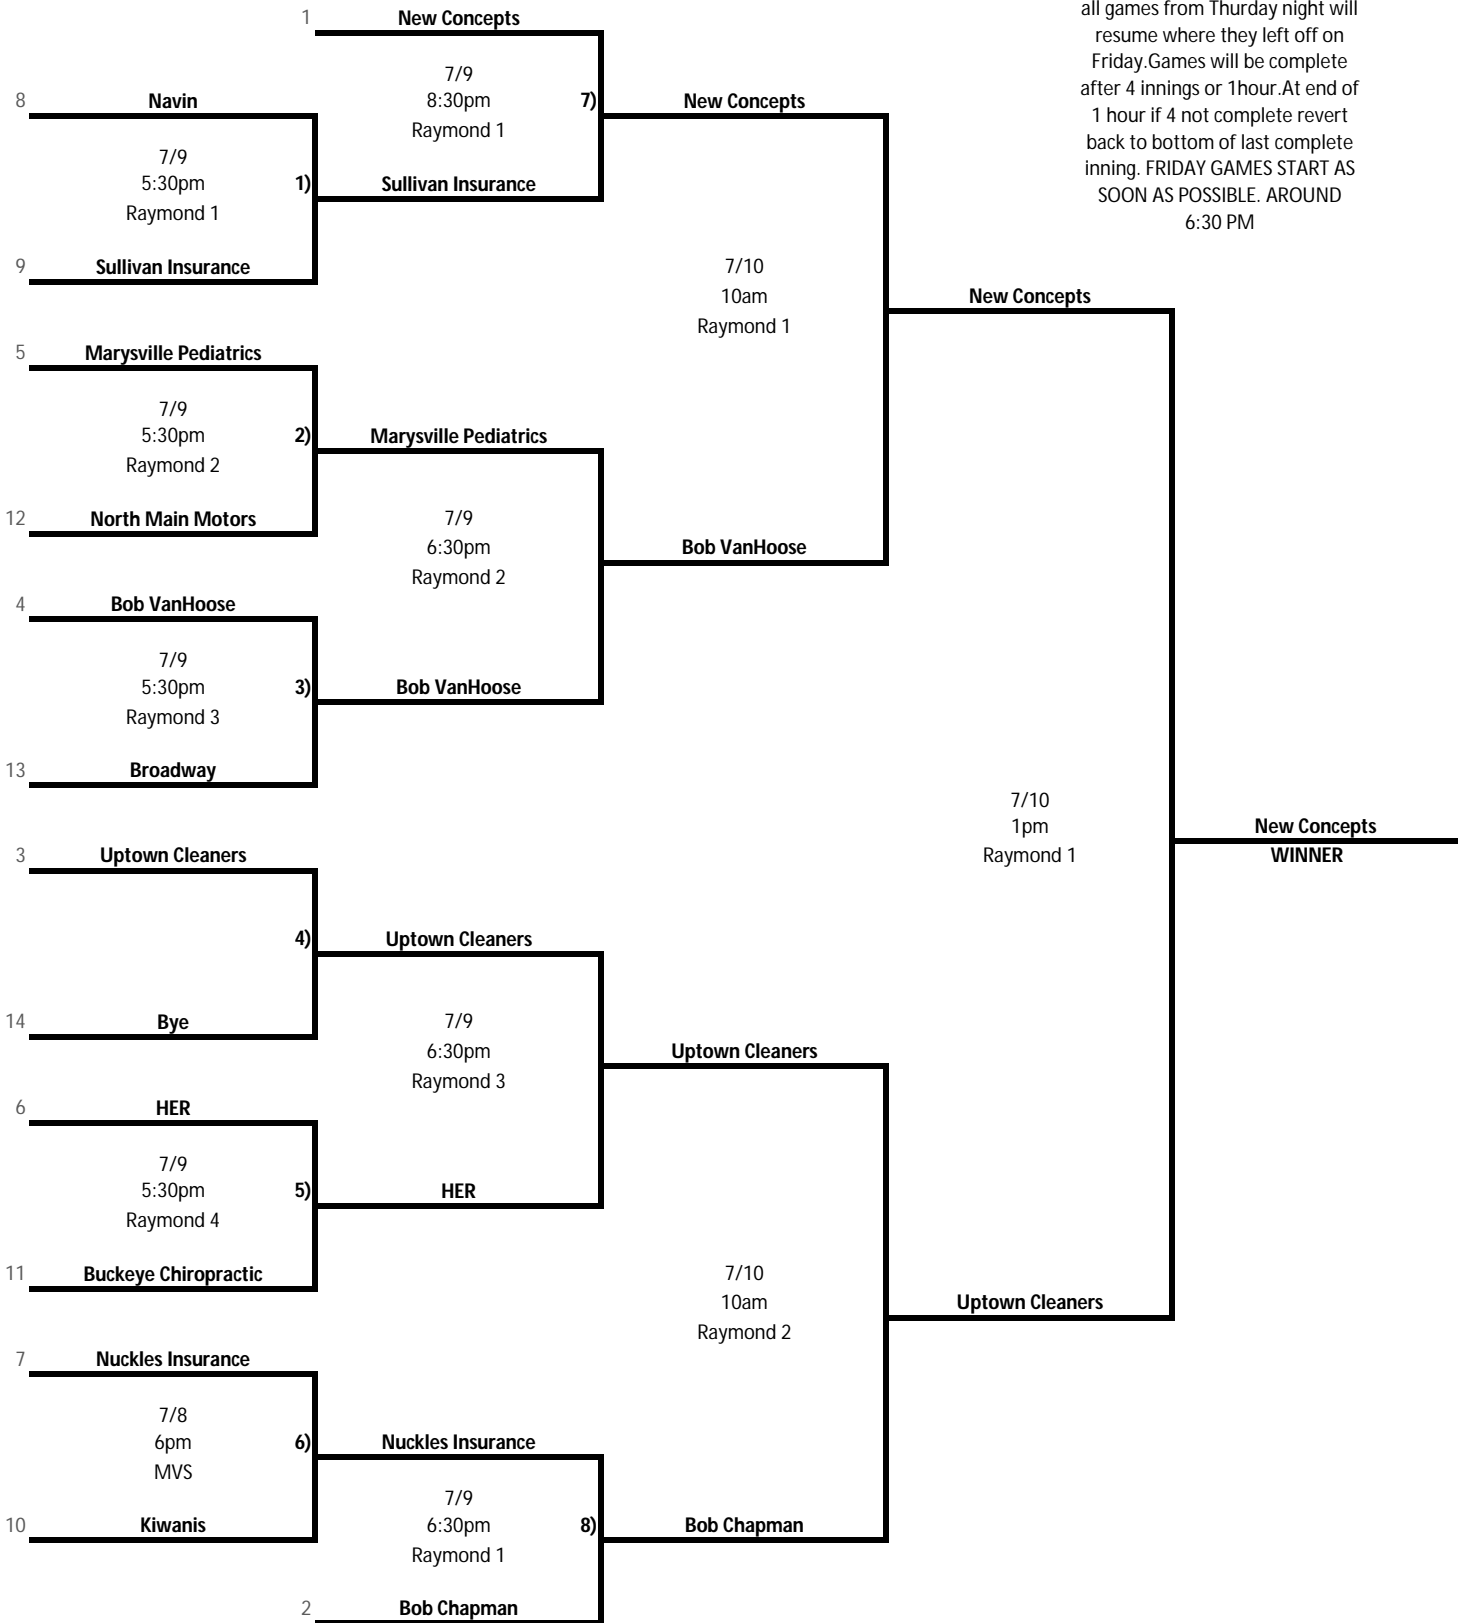

2010 8U MJBSA YEAR END TOURNAMENT

all games from Thursday night will resume where they left off on Friday. Games will be complete after 4 innings or 1 hour. At end of 1 hour if 4 not complete revert back to bottom of last complete inning. FRIDAY GAMES START AS SOON AS POSSIBLE. AROUND 6:30 PM